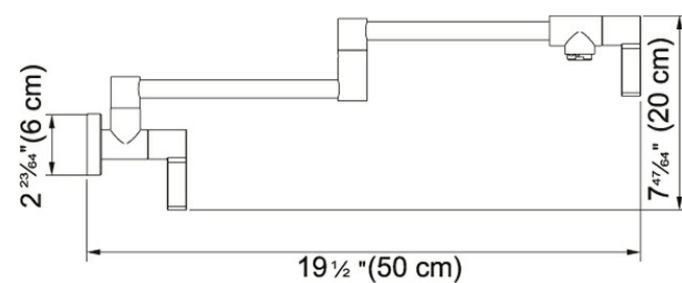

Technical Drawing